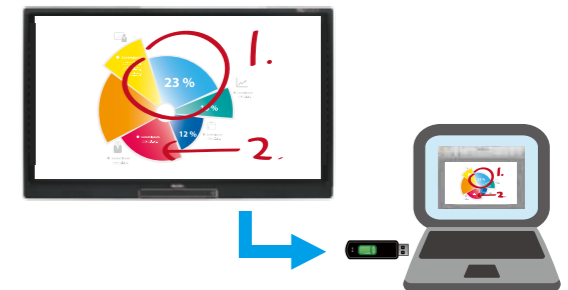

Screen Capture and Save

One touch to capture the meeting notes on screen and save as image. Saved images can be shared by USB or email easily.