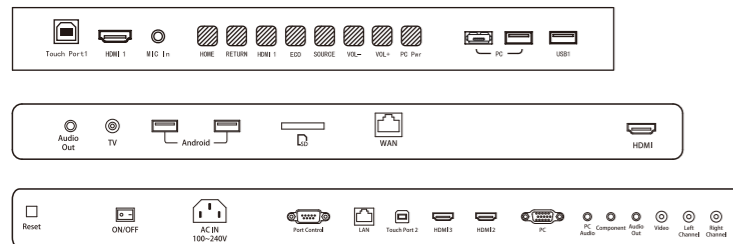

## External PC

Connecting external PC or notebook with USB and HDMI/VGA. Easy to control PC on TRU TOUCH without moving between meeting table and screen.

## Input & Output Ports

TRU TOUCH has various I/O ports that provide connectivity to visualizers, DVD players, and more.